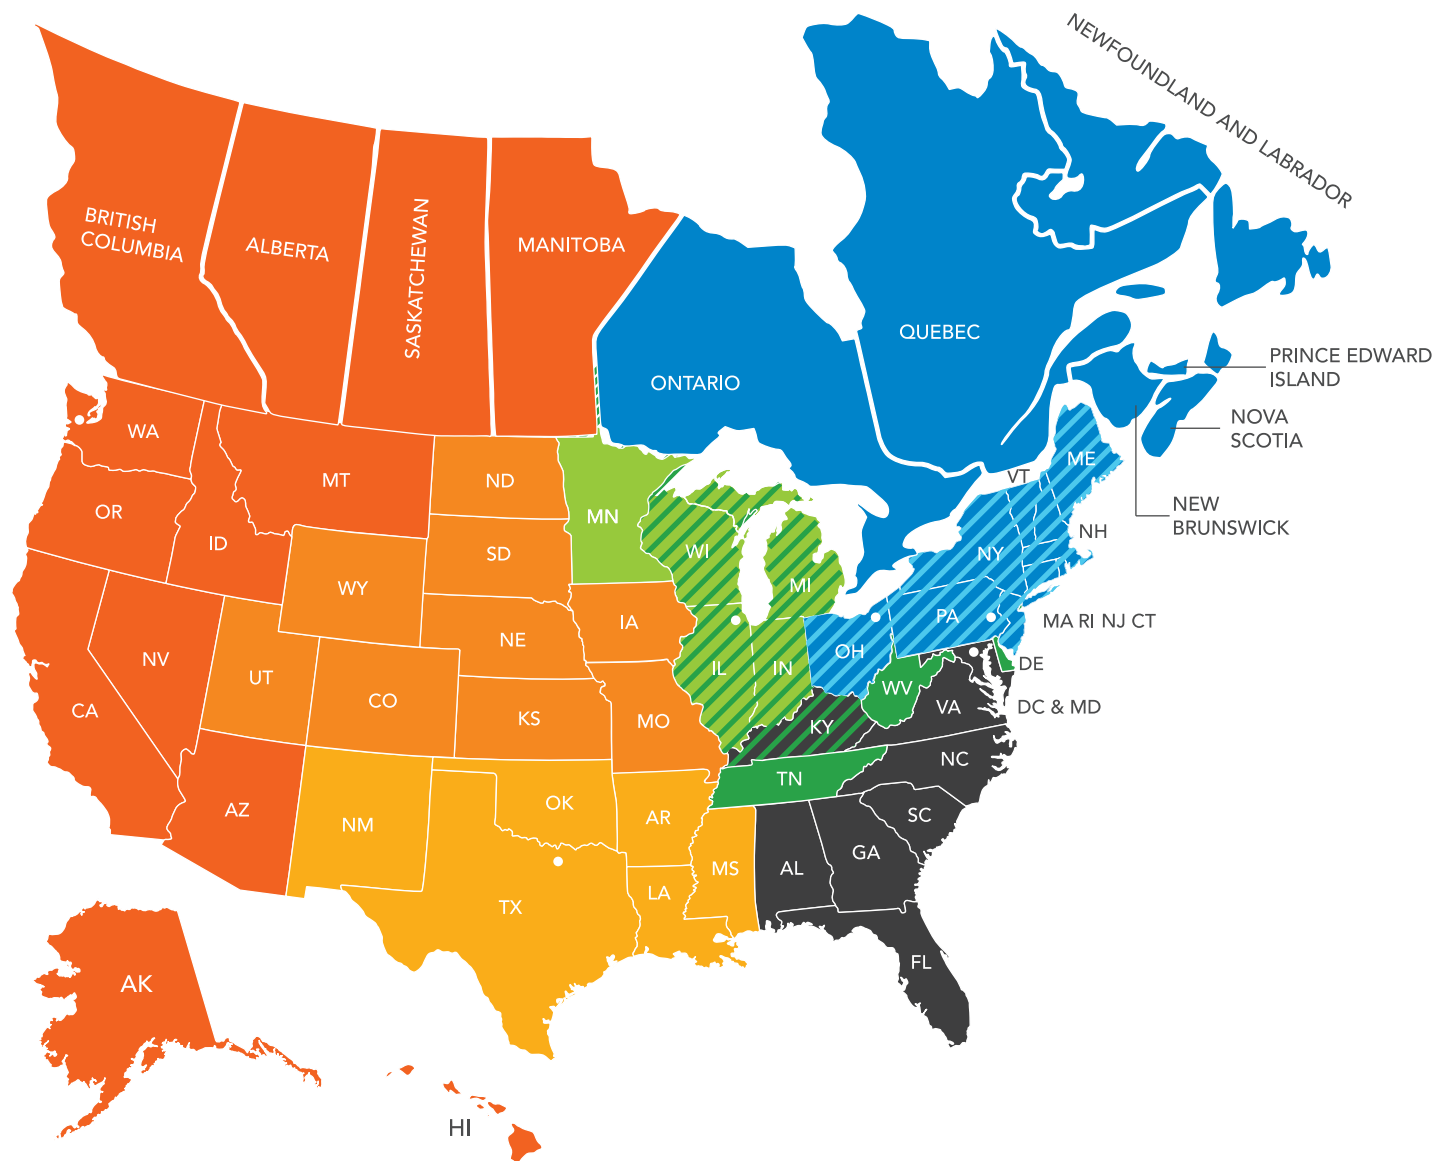

Sales Map

Findaway Direct Sales Team

- Aaron Rinehart** • arinehart@findaway.com • 440.394.0561
- Donna DeStefano** • ddestefano@findaway.com • 440.394.0650
- Glenn Kasofsky** • gkasofsky@findaway.com • 440.394.0649
- Kimberly Moore** • kmoore@findaway.com • 440.394.0583
- Kristi Lawler** • klawler@findaway.com • 440.394.0568
- Lindsay Endicott** • lendicott@findaway.com • 440.394.0646
- Peter Wuerl** • pwuerl@findaway.com • 440.394.0587
- Sebastian Goodrich** • sgoodrich@findaway.com • 440.394.0647