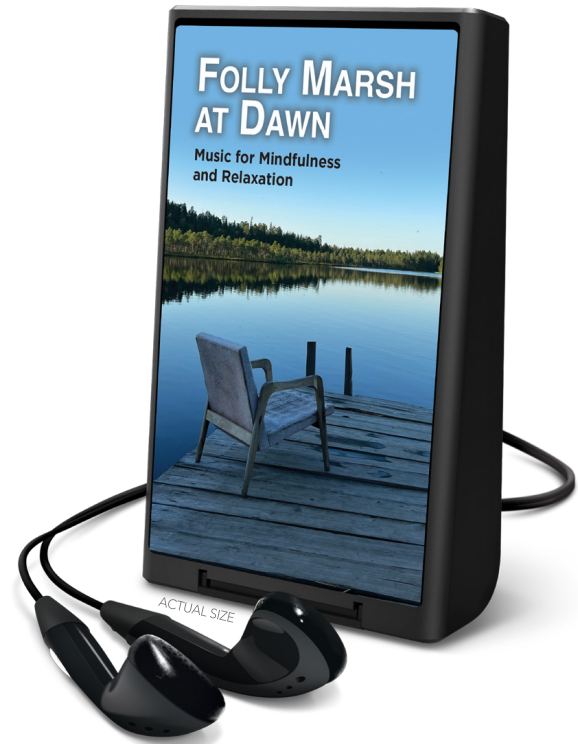

# PLAYAWAY®

THE ALL-IN-ONE AUDIOBOOK

ADULT

**FOLLY MARSH  
AT DAWN**  
Music for Mindfulness and Relaxation

**B1**  
STUDIOS

*Chirping, chattering wildlife filling the woods with life...  
Tranquil music ebbing and flowing in the distance...  
All of nature waking to greet the morning of a new day...*

*Folly Marsh at Dawn* is a meditative musical journey that transports you to a tranquil morning, with sounds of nature and music working together to create a relaxing ambiance to guide you into a calmer mindset. This piece is a beautiful backdrop for both mindfulness practices and sleep.