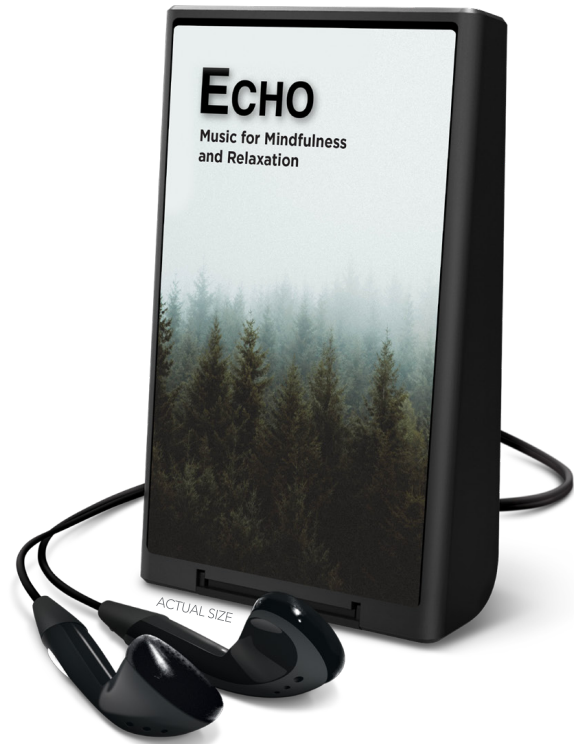

*Rain falling through the trees of a misty forest...*

*Wind rustling through the leaves of the trees...*

*Peaceful, gentle music to guide your breathing...*

Echo is a meditative ambient walk through a misty verdant forest, where gentle rains fall and quell any distracting noises of your everyday life. This soothing music is a great soundtrack for meditation, mindfulness, and relaxing sleep.

**B1 | STUDIOS**

Running Time: 3 Hours • Unabridged

© 2023 by The Wav Lab, is © 2023 by The Wav Lab, all rights reserved.  
[www.soundlikejoe.com](http://www.soundlikejoe.com)

**playaway.**  
PRODUCTS

© 2023 Playaway. Patented.  
All rights reserved.  
31999 Aurora Road, Solon, OH 44139 USA  
Designed in Ohio. Made in China.  
[www.playaway.com](http://www.playaway.com)

**ADULT**

**ECHO**  
Music for Mindfulness and Relaxation

**PLAYAWAY®**  
THE ALL-IN-ONE AUDIOBOOK

**B1**  
STUDIOS